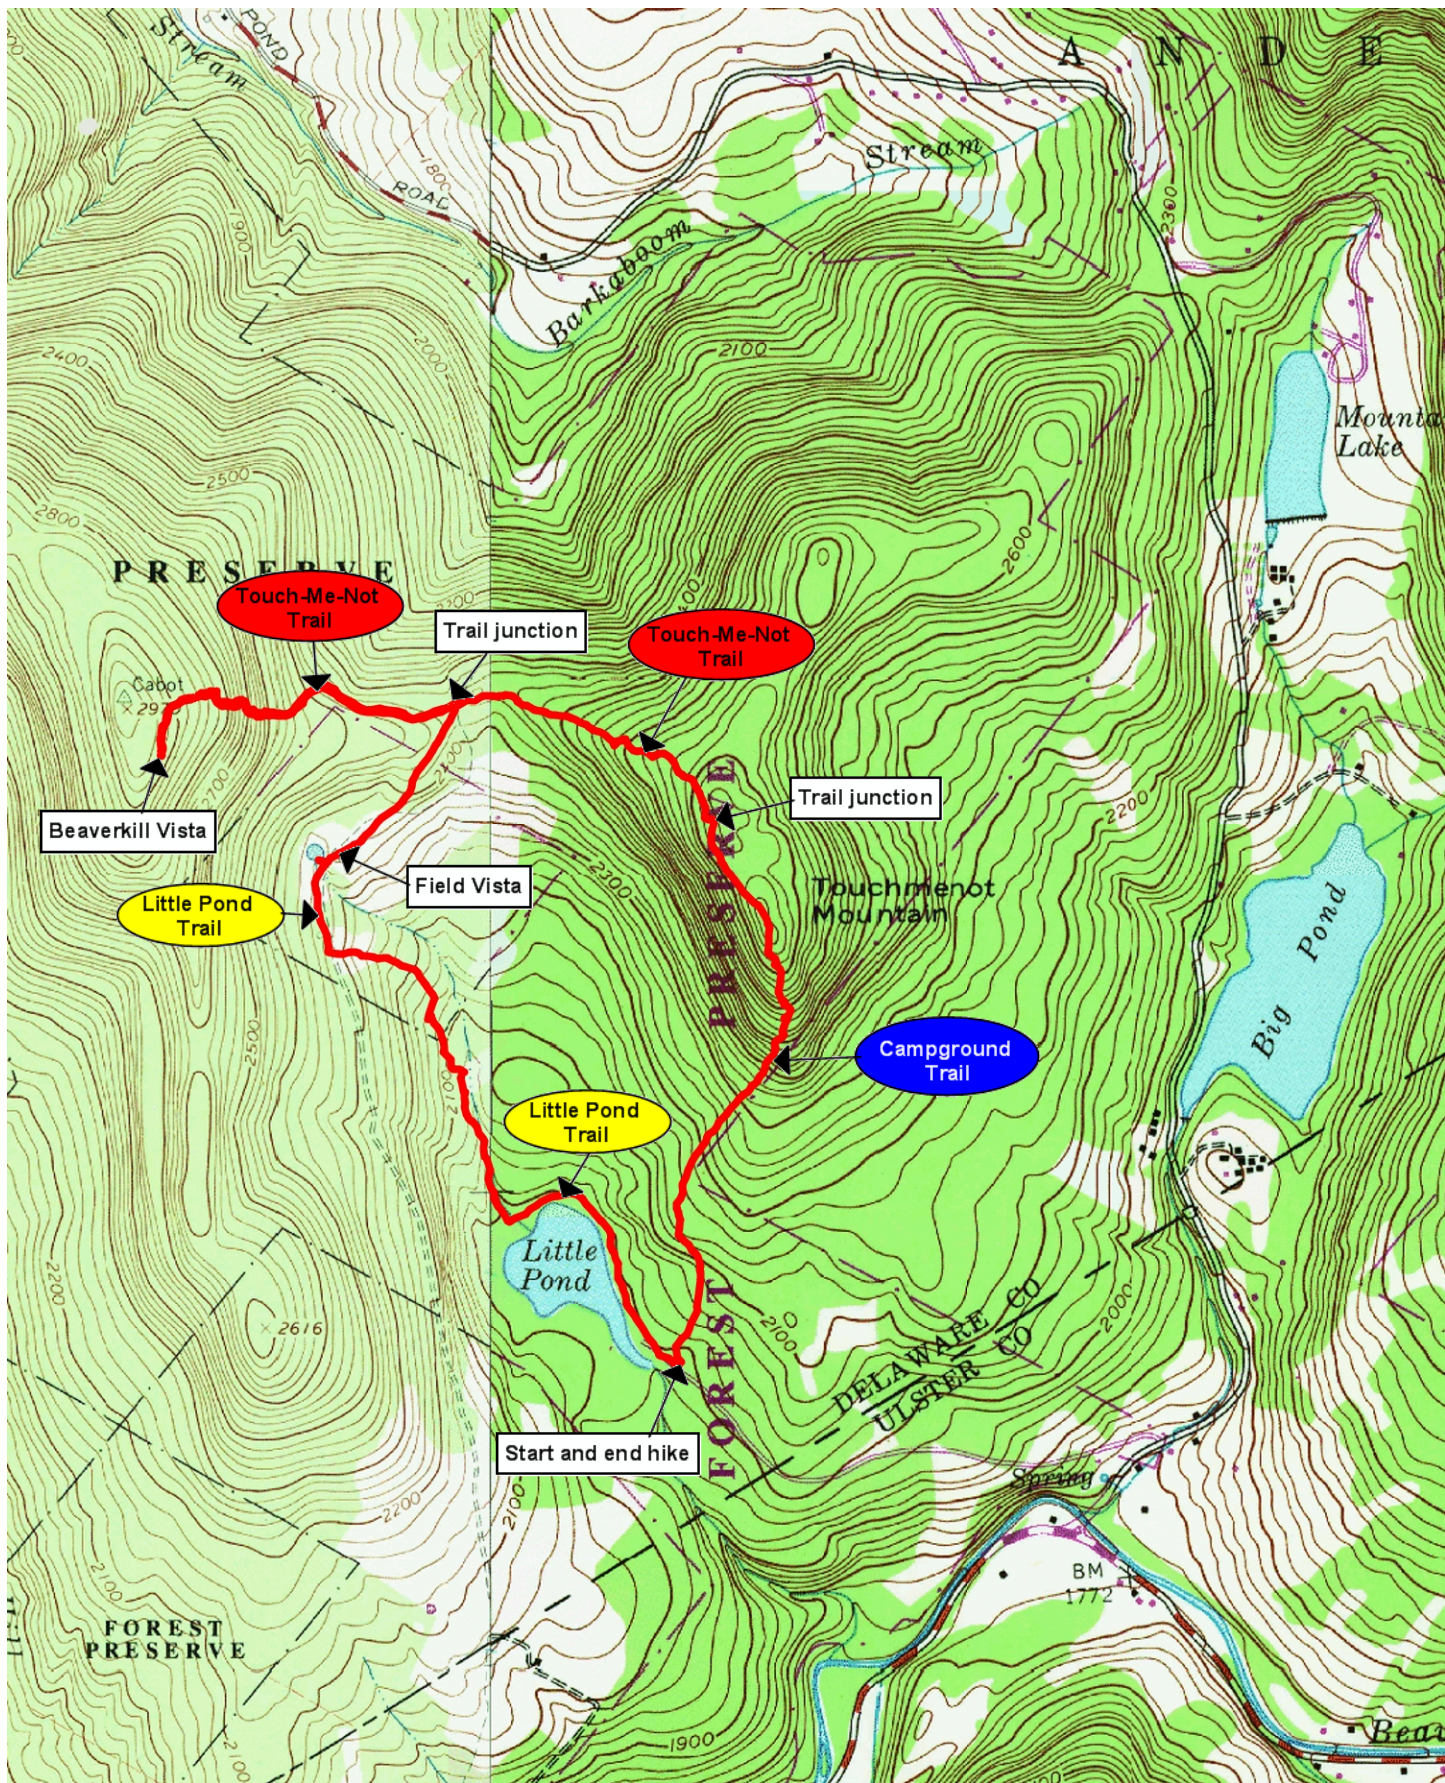

Touch-Me-Not Trail

Mercator Projection
WGS84
USNG Zone 18TWM
CalTopo